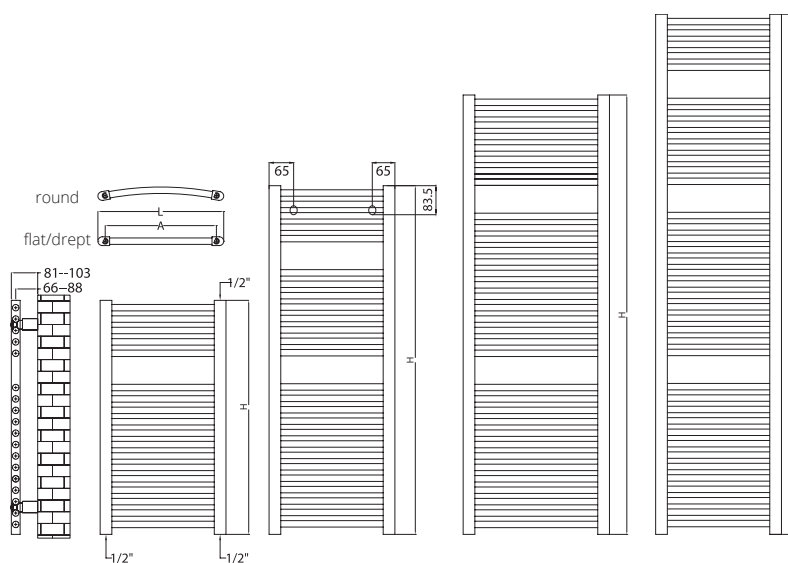

SCALA N

Valves are not included and must be ordered separately, if required.
Robineții nu sunt incluși și trebuie comandați separat, la cerere.

SCALA N

SCALA N is a good looking radiator which won't steal the show, just will keep you and your towels warm all day. Available in any colour and chrome plated. In its round version, SCALA N ROUND is a elegant towel rail radiator, its gently curving tubes work together to combine aesthetic appeal with efficient drying space.

Scala n round

Height/ Înălțime (H) mm	Length/ Lățime (L) mm	Centres/ Interax (A) mm	No el/Nr elemente	Weight/ Greutate kg	Volume/ Volum l	OUTPUT/PUTERE TERMICĂ (watt)								
						Δt=30°C		Δt=40°C		Δt=50°C		Δt=60°C		electrical
						ral	chrome	ral	chrome	ral	chrome	ral	chrome	
800	450	400	18	6.0	3.6	179	138	253	195	342	263	426	328	300
800	500	450	18	6.5	3.8	200	154	282	217	381	293	475	365	300
800	600	550	18	9.4	5.2	231	177	326	251	440	339	548	421	500
1200	450	400	26	8.7	5.2	261	201	369	284	499	384	620	477	600
1200	500	450	26	9.4	5.6	286	220	404	311	546	420	679	522	600
1200	600	550	26	10.7	6.4	340	262	480	370	649	499	808	621	600
1500	450	400	34	11.1	6.7	344	265	486	374	656	505	817	628	600
1500	500	450	34	12.0	7.2	376	289	531	409	718	552	893	687	900
1500	600	550	34	13.8	8.3	441	339	622	479	841	647	1047	805	900
1800	450	400	39	12.9	7.8	398	306	562	433	760	585	946	727	900
1800	500	450	39	13.9	8.4	406	312	573	441	775	596	964	742	900
1800	600	550	39	15.9	9.6	509	392	719	553	972	748	1209	930	1200

● We can make custom dimensions, after technical analysis. | Putem executa dimensiuni speciale, în urma unei analize tehnice.

Max. working pressure/Presiune max. de lucru 7 bar

Max. working temperature/ Temperatură max. de lucru 90 °C